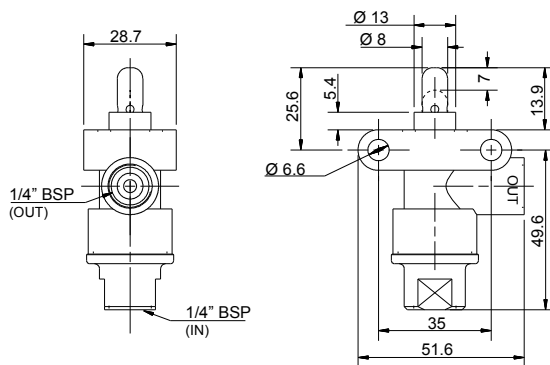

PNEUMATIC VALVES | Brass Heavy Duty

PE Valves | Mechanically Operated

PEM | Plunger Return Spring | 1/4", 2 & 3 port

Function : 2 port

Function : 3 port

How to Order

PEM	-	FUNCTION	-	PLUNGER
		2 Port		2
		3 Port		3