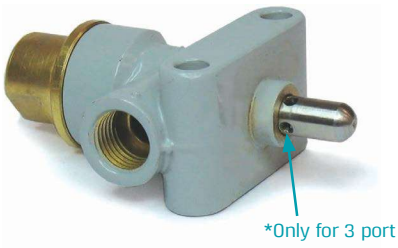

PNEUMATIC VALVES | Brass Heavy Duty

PE Valves | Mechanically Operated

PEM | Plunger Return Spring | 1/4", 2 & 3 port

Function : 2 port

Function : 3 port

How to Order

PEM	-	FUNCTION	-	PLUNGER
		2 Port		2
		3 Port		3