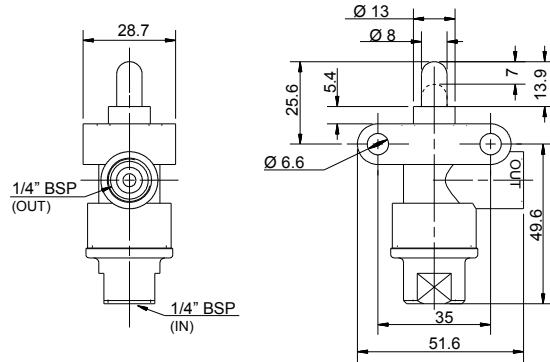

PNEUMATIC VALVES | Brass Heavy Duty

PE Valves | Mechanically Operated

PEM | Plunger Return Spring | 1/4", 2 & 3 port

Function : 2 port

Function : 3 port

How to Order

PEM	-	FUNCTION	-	PLUNGER
		2 Port		2
		3 Port		3