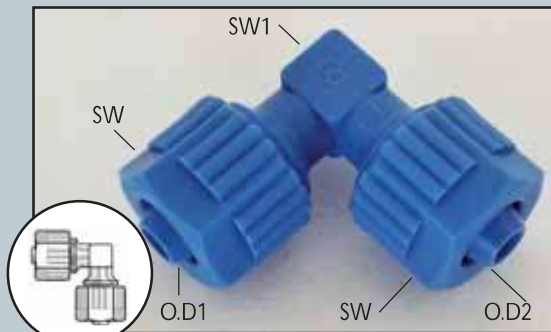

→ REDUCING UNION ELBOW

Available in PVDF upon demand

CAT. NO.	Tube O.D1	Tube O.D2	SW mm	SW1 mm	Color
22045748468	8 mm	6 mm	14	8	

THE LAST DIGIT OF THE CAT. NO. MARKS THE COLOR:

Certification is only for blue barb block fittings