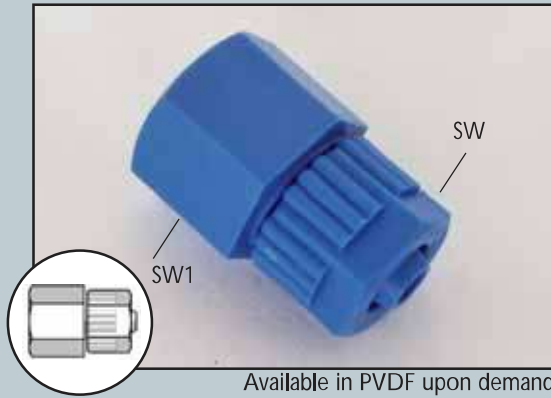

→ FEMALE CONNECTOR

Available in PVDF upon demand

CAT. NO.	Tube O.D	Thread BSPT	Thread mm	SW mm	SW1 mm	Color
22046646028	6 mm	1/8"		14	14	
22046646048	6 mm	1/4"		14	17	
22046648028	8 mm	1/8"		14	14	
22046648048	8 mm	1/4"		14	17	
22046648548	8 mm		M14x1.5	14	17	
22046648068	8 mm	3/8"		14	22	
22046648088	8 mm	1/2"		14	26	
22046650048	10 mm	1/4"		17	17	
22046650068	10 mm	3/8"		17	22	
22046650088	10 mm	1/2"		17	26	

CAT. NO.	Tube O.D	Thread BSPT	SW mm	SW1 mm	Color
22046604028	1/4"	1/8"	14	14	
22046604048	1/4"	1/4"	14	17	
22046605028	5/16"	1/8"	14	14	
22046605048	5/16"	1/4"	14	17	
22046605068	5/16"	3/8"	14	22	
22046605088	5/16"	1/2"	14	26	
22046606048	3/8"	1/4"	17	17	
22046606068	3/8"	3/8"	17	22	
22046606088	3/8"	1/2"	17	26	

CAT. NO.	Tube O.D	Thread NPT	SW mm	SW1 mm	Color
22246604023	1/4"	1/8"	14	14	
22246605023	5/16"	1/8"	14	14	
22246605043	5/16"	1/4"	14	17	
22246605063	5/16"	3/8"	14	22	
22246605083	5/16"	1/2"	14	26	
22246606043	3/8"	1/4"	17	17	
22246606063	3/8"	3/8"	17	22	
22246606083	3/8"	1/2"	17	26