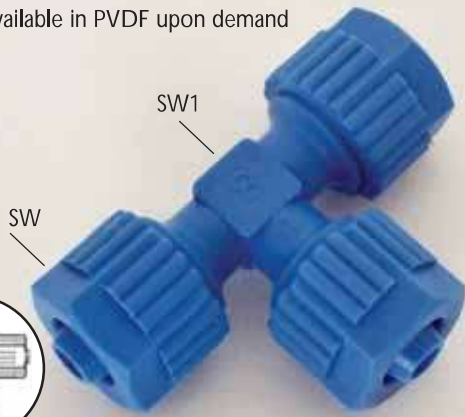

→ UNION T

Available in PVDF upon demand