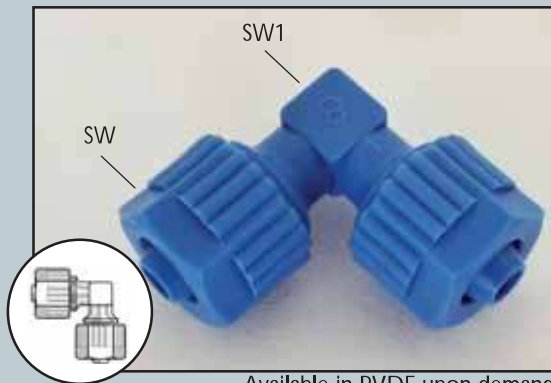

→ UNION ELBOW

Available in PVDF upon demand

CAT. NO.	Tube O.D	SW mm	SW1 mm	Color
22046546008	6 mm	14	8	
22046548008	8 mm	14	8	
22046552008	12 mm	19	15	

CAT. NO.	Tube O.D	SW mm	SW1 mm	Color
22046504008	1/4"	14	8	
22046505008	5/16"	14	8	
22046508008	1/2"	19	15	
22046508002	1/2"	19	15	

CAT. NO.	Tube O.D	SW mm	SW1 mm	Color
22246504003	1/4"	14	8	
22246505003	5/16"	14	8	
22246508003	1/2"	19	15