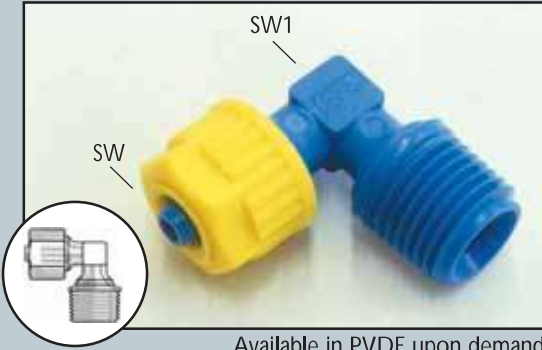

→ MALE ELBOW

Available in PVDF upon demand

CAT. NO.	Tube O.D.	Thread BSPT	SW mm	SW1 mm	Color	
22046946028	6 mm	1/8"	14	8	Blue	
22046946048	6 mm	1/4"	14	8		
22046948028	8 mm	1/8"	14	8		
22046948048	8 mm	1/4"	14	8		
22046948068	8 mm	3/8"	14	8		
22046952048	12 mm	1/4"	19	15		
22046952068	12 mm	3/8"	19	15		
22046952088	12 mm	1/2"	19	15		
22046946022	6 mm	1/8"	14	8		Black
22046948022	8 mm	1/8"	14	8		

CAT. NO.	Tube O.D.	Thread BSPT	SW mm	SW1 mm	Color	
22046904028	1/4"	1/8"	14	8	Blue/Yellow	
22046904048	1/4"	1/4"	14	8		
22046905028	5/16"	1/8"	14	8		
22046905048	5/16"	1/4"	14	8		
22046905068	5/16"	3/8"	14	8		
22046908048	1/2"	1/4"	19	15		
22046908068	1/2"	3/8"	19	15		
22046908088	1/2"	1/2"	19	15		
22046908082	1/2"	1/2"	19	15		Black

CAT. NO.	Tube O.D.	Thread NPT	SW mm	SW1 mm	Color
22246904023	1/4"	1/8"	14	8	Grey
22246904043	1/4"	1/4"	14	8	
22246905023	5/16"	1/8"	14	8	
22246905043	5/16"	1/4"	14	8