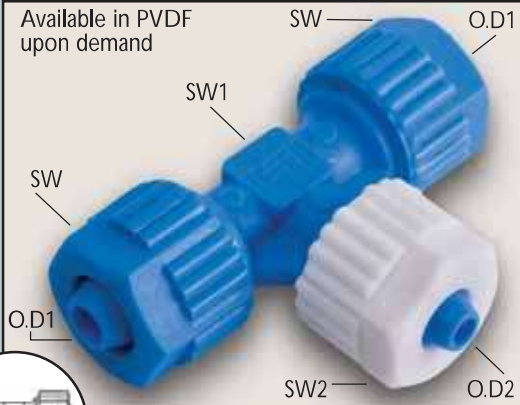

Available in PVDF upon demand