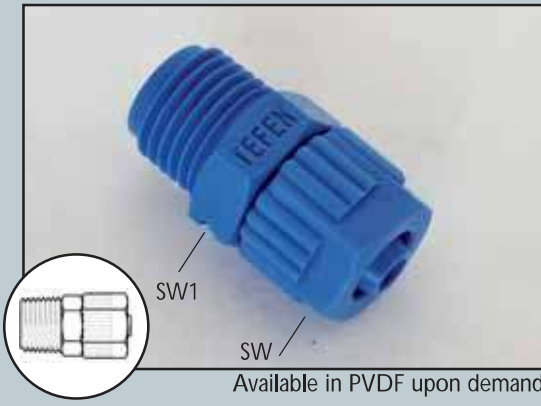

WRAS APPROVED PRODUCT Certification is only for blue barb block fittings

THE LAST DIGIT OF THE CAT. NO. MARKS THE COLOR:

BSPT with mm tube size

BSPT with inch tube size

NPT with inch tube size

→ MALE CONNECTOR

| CAT. NO. | Tube O.D | Thread BSPT | SW mm | SW1 mm | Color |
|-------------|----------|-------------|-------|--------|-------|
| 22046846028 | 6 mm | 1/8" | 14 | 13 | Blue |
| 22046846048 | 6 mm | 1/4" | 14 | 15 | |
| 22046846068 | 6 mm | 3/8" | 14 | 18 | |
| 22046846088 | 6 mm | 1/2" | 14 | 22 | |
| 22046846128 | 6 mm | 3/4" | 14 | 27 | |
| 22046848028 | 8 mm | 1/8" | 14 | 13 | |
| 22046848048 | 8 mm | 1/4" | 14 | 15 | |
| 22046848068 | 8 mm | 3/8" | 14 | 18 | |
| 22046848088 | 8 mm | 1/2" | 14 | 22 | |
| 22046848128 | 8 mm | 3/4" | 14 | 27 | |
| 22046850048 | 10 mm | 1/4" | 17 | 17 | |
| 22046850068 | 10 mm | 3/8" | 17 | 17 | |
| 22046850088 | 10 mm | 1/2" | 17 | 22 | |
| 22046850128 | 10 mm | 3/4" | 17 | 27 | |
| 22046852048 | 12 mm | 1/4" | 19 | 14 | |
| 22046852068 | 12 mm | 3/8" | 19 | 18 | |
| 22046852088 | 12 mm | 1/2" | 19 | 22 | |
| 22046852128 | 12 mm | 3/4" | 19 | 27 | |
| 22046848022 | 8 mm | 1/8" | 14 | 13 | Black |