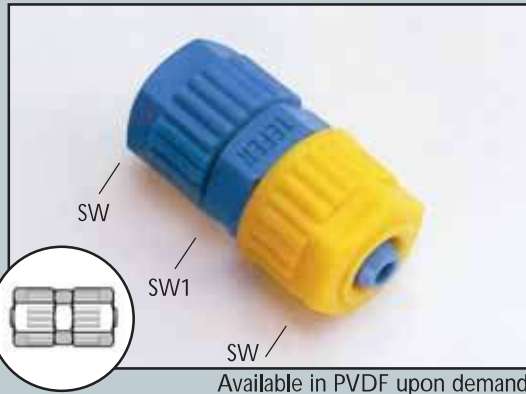

→ **UNION CONNECTOR**

Available in PVDF upon demand

CAT. NO.	Tube O.D	SW mm	SW1 mm	Color
22046246008	6 mm	14	14	
22046248008	8 mm	14	14	
22046252008	12 mm	19	19	
CAT. NO.	Tube O.D	SW mm	SW1 mm	Color
22046204008	1/4"	14	14	
22046205008	5/16"	14	14	
22046208008	1/2"	19	19	
CAT. NO.	Tube O.D	SW mm	SW1 mm	Color
22246204003	1/4"	14	14	
22246205003	5/16"	14	14	
22246208003	1/2"	19	19	

WRAS APPROVED PRODUCT Certification is only for blue barb block fittings

THE LAST DIGIT OF THE CAT. NO. MARKS THE COLOR:

BSPT with mm tube size

BSPT with inch tube size

NPT with inch tube size